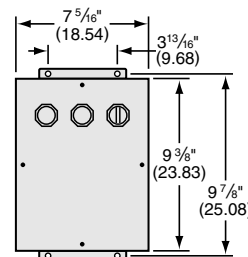

208-230 VOLT, 460 VOLT

◆ SPECIFY EXACT OPERATING VOLTAGE ◆

ACCESSORIES AVAILABLE

■ #980104
Mounting Bracket for MRSS

■ #980105
Mounting Bracket for MRSS-LD

(Specifications subject to change without notice)
Current specification details may be found online
at www.salvajor.com

MODEL MRSS & MRSS-LD DISPOSER CONTROL

is for use with
Salvajor Models:
75 - 100 - 150 - 200 -
300 - 500 - 750

MRSS: 10 LBS. MRSS-LD: 17 LBS.

MRSS

SAFETY FEATURE

The MRSS & MRSS-LD controls include an operator safety feature that prevents automatic starting of the disposer after a power interruption. To re-start the disposer, the operator must push the **START** button after positioning the selector switch in either **FORWARD** or **REVERSE**.

MRSS-LD

NOTE: Dimensions in parenthesis are in centimeters

Typical Installation Diagram of Salvajor Model MRSS & MRSS-LD Control Panel with Disposer

NOTE: INSTALL PER ALL APPLICABLE CODES

NOTE: Dimensions in parenthesis are in centimeters