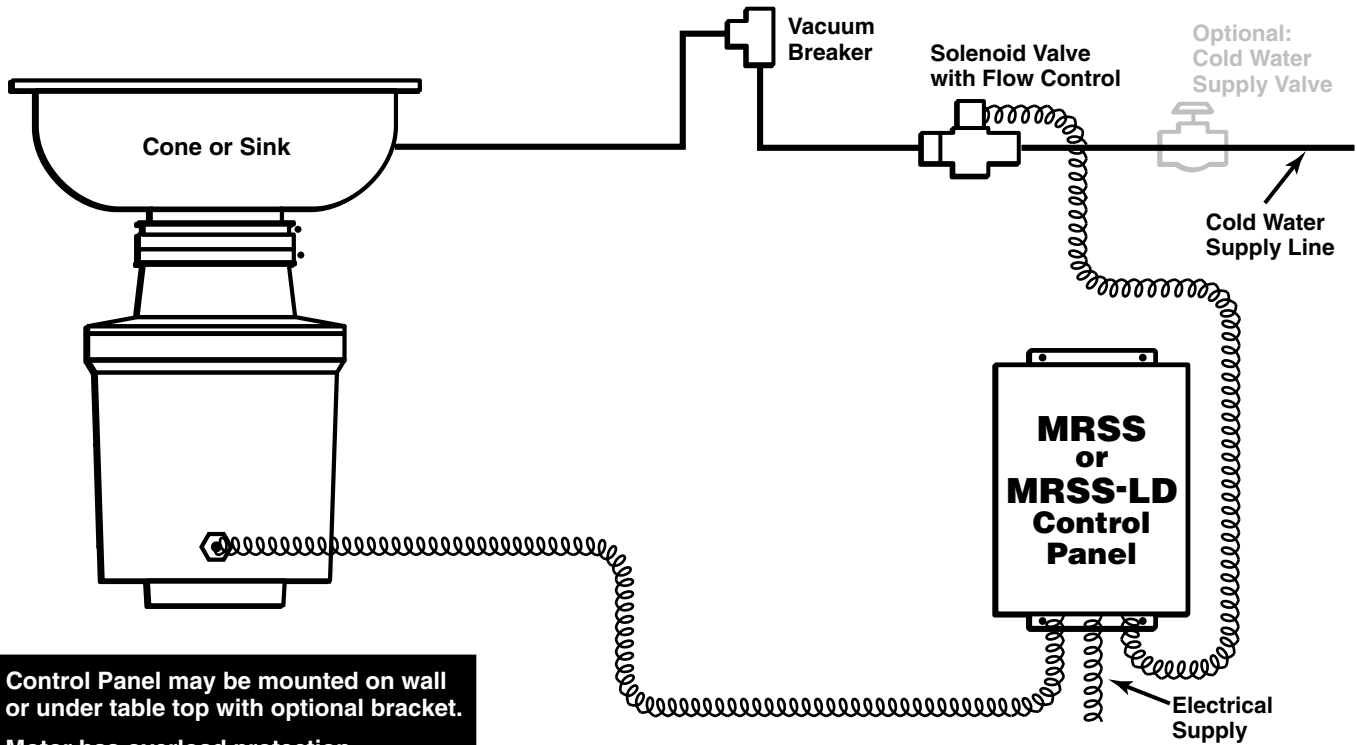

Typical Installation Diagram of Salvajor Model MRSS & MRSS-LD Control Panel with Disposer

NOTE: INSTALL PER ALL APPLICABLE CODES