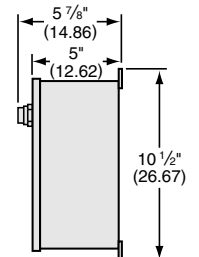

Salvajor Model MRSS & MRSS-LD

MANUAL REVERSING START-STOP

**Manual
Reversing
Start
Stop**

PRE-WIRED CONTROL PANEL FOR DISPOSER MODELS:
75 - 100 - 150 - 200 - 300 - 500 - 750

SPECIFICATIONS

- NEMA 4 Stainless Steel Corrosion-Resistant Enclosure
- Manual Reversing Magnetic Contactors
- Start/Stop Push Buttons
- Forward/Reverse Switch
- Terminal Strip Connections

OPTIONAL:

- Line Disconnect (LD)

VOLTAGES AVAILABLE

1-PHASE

115 VOLT, 208-230 VOLT

3-PHASE

208-230 VOLT, 460 VOLT

◆ SPECIFY EXACT OPERATING VOLTAGE ◆

ACCESSORIES AVAILABLE

■ #980104
Mounting Bracket for MRSS

■ #980105
Mounting Bracket for MRSS-LD

(Specifications subject to change without notice)
Current specification details may be found online
at www.salvajor.com

MODEL MRSS & MRSS-LD DISPOSER CONTROL

is for use with
Salvajor Models:
75 - 100 - 150 - 200 -
300 - 500 - 750

MRSS: 10 LBS. MRSS-LD: 17 LBS.

MRSS

SAFETY FEATURE

The MRSS & MRSS-LD controls include an operator safety feature that prevents automatic starting of the disposer after a power interruption. To re-start the disposer, the operator must push the **START** button after positioning the selector switch in either **FORWARD** or **REVERSE**.

NOTE: Dimensions in parenthesis are in centimeters