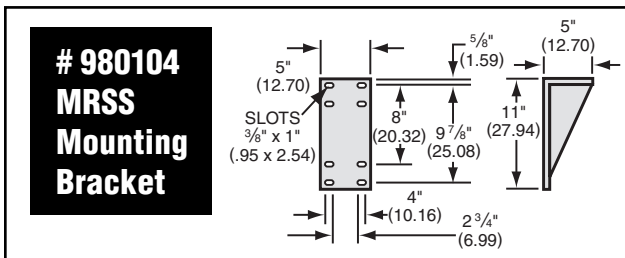

MRSS-LD

NOTE: Dimensions in parenthesis are in centimeters

Typical Installation Diagram of Salvajor Model MRSS & MRSS-LD Control Panel with Disposer

NOTE: INSTALL PER ALL APPLICABLE CODES

NOTE: Dimensions in parenthesis are in centimeters