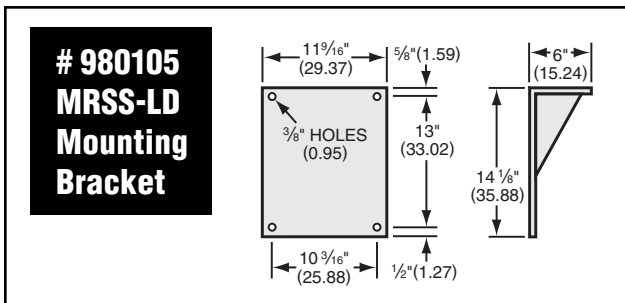

MRSS-LD

NOTE: Dimensions in parenthesis are in centimeters

Typical Installation Diagram of Salvajor Model MRSS & MRSS-LD Control Panel with Disposer

NOTE: INSTALL PER ALL APPLICABLE CODES

NOTE: Dimensions in parenthesis are in centimeters