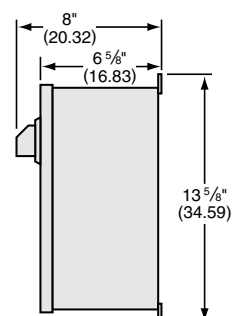

MODEL MRSS & MRSS-LD DISPOSER CONTROL

is for use with
Salvajor Models:
75 - 100 - 150 - 200 -
300 - 500 - 750

MRSS: 10 LBS. MRSS-LD: 17 LBS.

MRSS

SAFETY FEATURE

The MRSS & MRSS-LD controls include an operator safety feature that prevents automatic starting of the disposer after a power interruption. To re-start the disposer, the operator must push the **START** button after positioning the selector switch in either **FORWARD** or **REVERSE**.

MRSS-LD

NOTE: Dimensions in parenthesis are in centimeters

Typical Installation Diagram of Salvajor Model MRSS & MRSS-LD Control Panel with Disposer

NOTE: INSTALL PER ALL APPLICABLE CODES

NOTE: Dimensions in parenthesis are in centimeters