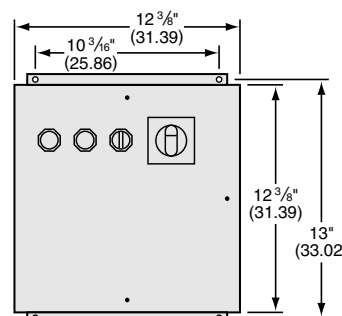

MODEL MRSS & MRSS-LD DISPOSER CONTROL

is for use with
Salvajor Models:
75 - 100 - 150 - 200 -
300 - 500 - 750

MRSS: 10 LBS. MRSS-LD: 17 LBS.

MRSS

SAFETY FEATURE

The MRSS & MRSS-LD controls include an operator safety feature that prevents automatic starting of the disposer after a power interruption. To re-start the disposer, the operator must push the **START** button after positioning the selector switch in either **FORWARD** or **REVERSE**.

MRSS-LD

NOTE: Dimensions in parenthesis are in centimeters

Typical Installation Diagram of Salvajor Model MRSS & MRSS-LD Control Panel with Disposer

NOTE: INSTALL PER ALL APPLICABLE CODES

NOTE: Dimensions in parenthesis are in centimeters