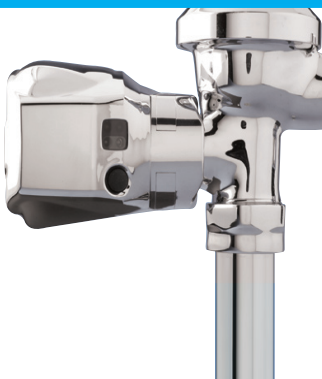

technical concepts
Innovative Hygiene Solutions

AutoFlush® Clamp

Touch-Free Flushing System

- Keeps Fixtures Flushed and Presentable
- World-Class Reliability
- Easy One Minute Installation
- Smart Object Infrared Technology

AutoFlush® Clamp - Touch-Free Flushing System

The AutoFlush Clamp is the ultimate in performance and simplicity, ensuring that urinals and toilets are always flushed and presentable. Installation takes only one minute and there is no need to shut off the water. The AutoFlush Clamp promotes good hygiene by eliminating potential points of cross-contamination, while preventing odors by ensuring that fixtures are flushed after every use.

User-in-view Indicator

SIMPLY
Slides Over Handle

1 Fits over existing handle

2 Tighten two screws

3 Insert 4 "C" Alkaline Batteries

Easy One Minute Installation

Easy 1, 2, 3 Installation.
No water shut-off is required to convert your washroom to a higher standard of hygiene.

Smart Object Infrared Technology

The angled lens design combined with sophisticated sensor technology guarantees activation even with the toilet seat raised.

AutoFlush Clamp (Installation tools and 4 "C" Cell Alkaline Batteries are included.)