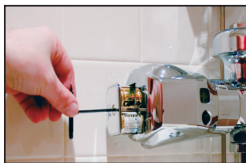

AutoFlush® Clamp - Touch-Free Flushing System

The AutoFlush Clamp is the ultimate in performance and simplicity, ensuring that urinals and toilets are always flushed and presentable. Installation takes only one minute and there is no need to shut off the water. The AutoFlush Clamp promotes good hygiene by eliminating potential points of cross-contamination, while preventing odors by ensuring that fixtures are flushed after every use.

User-in-view Indicator

SIMPLY
Slides Over Handle

1 Fits over existing handle

2 Tighten two screws

3 Insert 4 "C" Alkaline Batteries

Easy One Minute Installation

Easy 1, 2, 3 Installation.
No water shut-off is required to convert your washroom to a higher standard of hygiene.

Smart Object Infrared Technology

The angled lens design combined with sophisticated sensor technology guarantees activation even with the toilet seat raised.

AutoFlush Clamp (Installation tools and 4 "C" Cell Alkaline Batteries are included.)