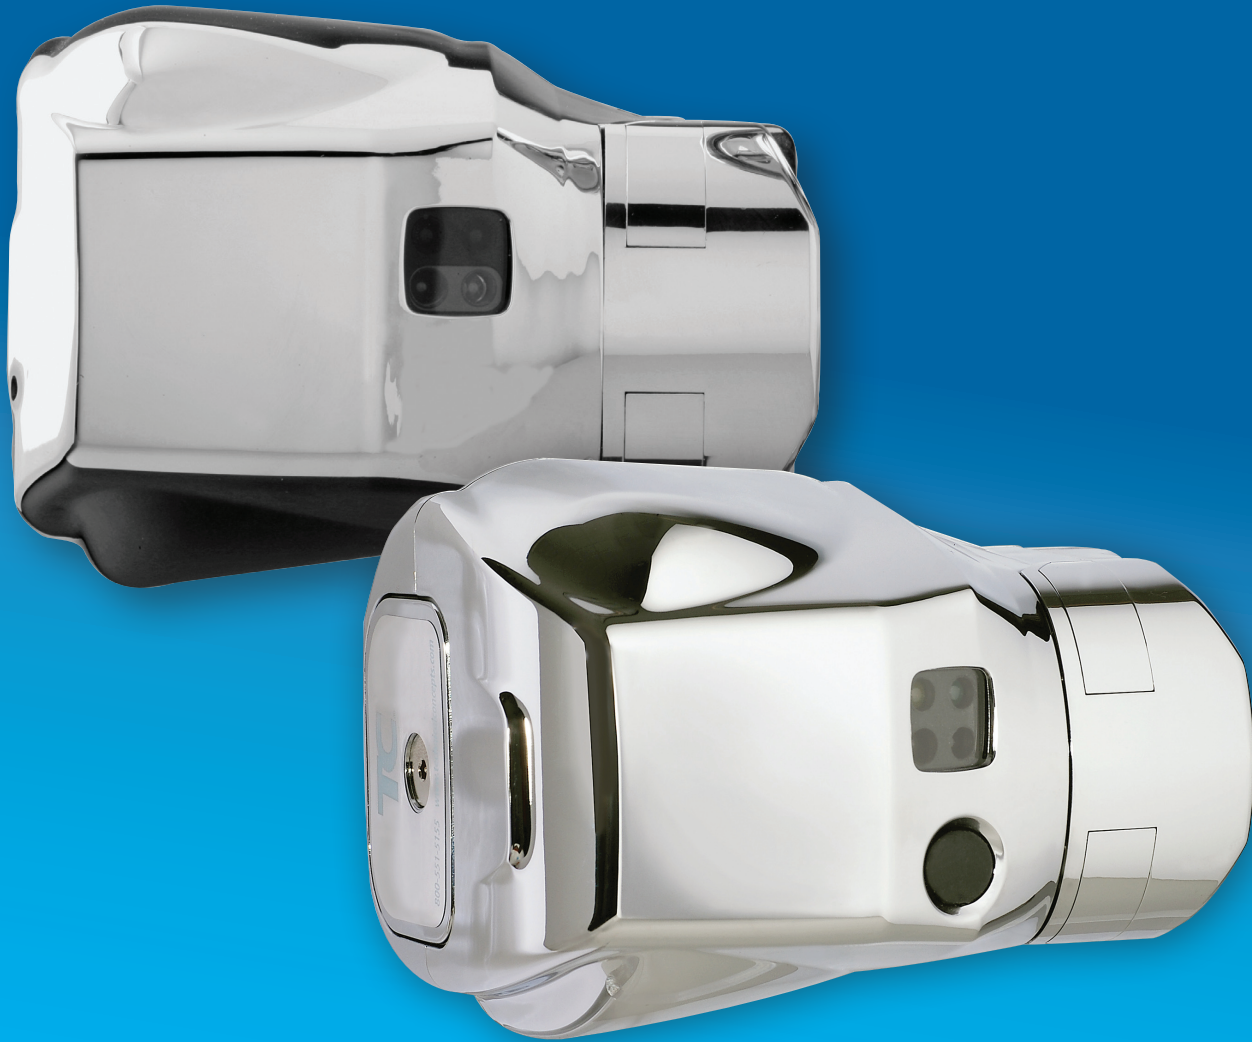

technical concepts
Innovative Hygiene Solutions

AutoFlush® Clamp

Touch-Free Flushing System

- Keeps Fixtures Flushed and Presentable
- World-Class Reliability
- Easy One Minute Installation
- Smart Object Infrared Technology

AutoFlush® Clamp - Touch-Free Flushing System

The AutoFlush Clamp is the ultimate in performance and simplicity, ensuring that urinals and toilets are always flushed and presentable. Installation takes only one minute and there is no need to shut off the water. The AutoFlush Clamp promotes good hygiene by eliminating potential points of cross-contamination, while preventing odors by ensuring that fixtures are flushed after every use.

Smart Object Infrared Technology

The angled lens design combined with sophisticated sensor technology guarantees activation even with the toilet seat raised.

AutoFlush Clamp (Installation tools and 4 "C" Cell Alkaline Batteries are included.)