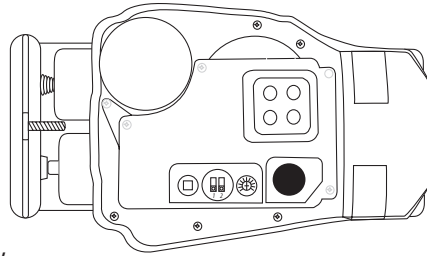

AutoFlush® Clamp - Touch-Free Flushing System

The AutoFlush Clamp is the ultimate in performance and simplicity, ensuring that urinals and toilets are always flushed and presentable. Installation takes only one minute and there is no need to shut off the water. The AutoFlush Clamp promotes good hygiene by eliminating potential points of cross-contamination, while preventing odors by ensuring that fixtures are flushed after every use.