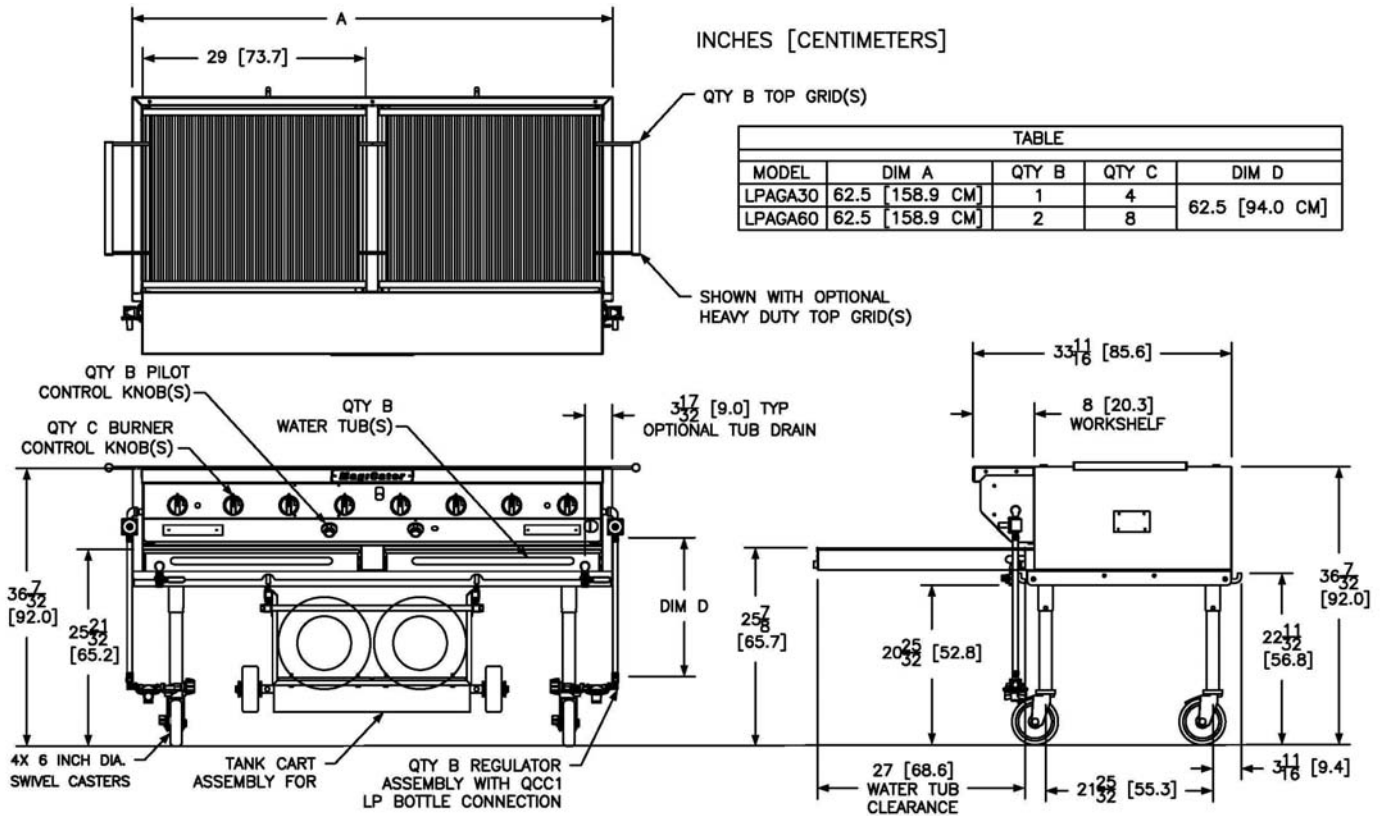

Model LPAGA Series High Performance Outdoor Gas Grills

INDIVIDUAL CHARBROILER SPECIFICATIONS				
Model Size	LPAGA30	LPAGA60		
Gas BTU/HR (kW)	80,000 (23.4)	160,000 (46.8)		
Burners	4	8		
Top Grid Cooking Area	696 in² (4,483 cm²)	1392 in² (8,967cm²)		
Water Tubs	1	2		
Top Grid(s)	29 x 24" (73.5 x 61.0 cm)	(2X) 29 x 24" (73.5 x 61.0 cm)		
SHIPPING INFORMATION (Approximate)				
Model Size	LPAGA30	LPAGA60		
Shipping	215 lbs. (98 kg)	288 lbs. (131 kg)		
Shipping Crate L x W x H	41" x 35" x 36" (114cm x 89cm x 91cm)	71" x 37" x 25" (180cm x 94cm x 64cm)		
Shipping Cube	29.9 ft³ (0.9 m³)	38.0 ft³ (1.1 m³)		
INSTALLATION INFORMATION				
GAS PRESSURE REQUIREMENTS		GAS CONNECTION REQUIREMENTS		
	LP Gas	LPAGA30	LPAGA60	
Supply Pressure*	11 - 13" W.C (27.4 mbars/ 2.74 kPa)	One (1) LP supply assembly includes: (1) 3/8" NPT regulator (5"-12" WC) (1) 3/8" NPT LP 2 stage regulator (1) 3/8" LP rated gas hose	Two (2) LP supply assembly includes: (1) 3/8" NPT regulator (5"-12" WC) (1) 3/8" NPT LP 2 stage regulator (1) 3/8" LP rated gas hose	
Burner Pressure	10" W.C. (25 mbars / 2.4 kPa)			
IMPORTANT- This appliance is intended for outdoor use ONLY.				
* This appliance is intended for use with LP gas bottles in accordance with NFPA regulations.				
CLEARANCES (Can Not Be Mounted W/O Supplied Casters)				
Front min	Floor min.	Non-Combustible material		Charbroiler Combustion Area
27" (68.6 cm)	21" (53.3 cm)	Sides min. 15" (38.1 cm)	Rear min. 8" (20.3 cm)	Do not block / restrict flue gases from venting from the appliance or operate under canopies.
SHORT FORM SPECIFICATION				
Provide MagiKitch'n model LPAGAx radiant outdoor charbroiler mounted on heavy duty casters. Unit shall be gas heated and shall cook by means of gas burners. Unit shall be heavy duty 14 Ga. steel construction. Provide with independent gas burners. Individual burner controls shall be mounted every 7-1/4 inches for flexible use. Convertible design allows operator to quickly add additional accessories with out the use of tools in most instances. Provide Options and Accessories as follows: