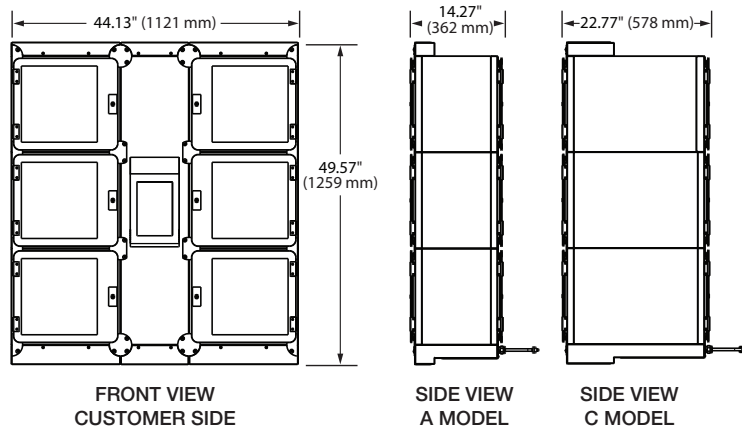

Flav-R 2-Go® Locker System - Built-In

Models: F2GB-22-A, -23-A, -3-A, -32-A, -33-A, 42-A, -43-A, -52-A
F2GB-22-C, -23-C, -3-C, -32-C, -33-C, 42-C, -43-C, -52-C

F2GB-22

Cut-Out Dimensions

Model	Width - (Min to Max)	Height - (Min to Max)
F2GB-22	44.38" to 44.88" (1127 to 1140 mm)	31.98" to 32.48" (812 to 825 mm)
F2GB-23	44.38" to 44.88" (1127 to 1140 mm)	46.79" to 47.29" (1188 to 1201 mm)
F2GB-3	61.18" to 61.68" (1554 to 1567 mm)	17.17" to 17.67" (436 to 449 mm)
F2GB-32	61.18" to 61.68" (1554 to 1567 mm)	31.98" to 32.48" (812 to 825 mm)
F2GB-33	61.18" to 61.68" (1554 to 1567 mm)	46.79" to 47.29" (1188 to 1201 mm)
F2GB-42	78" to 78.5" (1981 to 1994 mm)	31.98" to 32.48" (812 to 825 mm)
F2GB-43	78 to 78.50" (1981 to 1994 mm)	46.79" to 47.29" (1188 to 1201 mm)
F2GB-52	94.8" to 95.3" (2408 to 2421 mm)	31.98" to 32.48" (812 to 825 mm)

F2GB-23

F2GB-3

F2GB-32