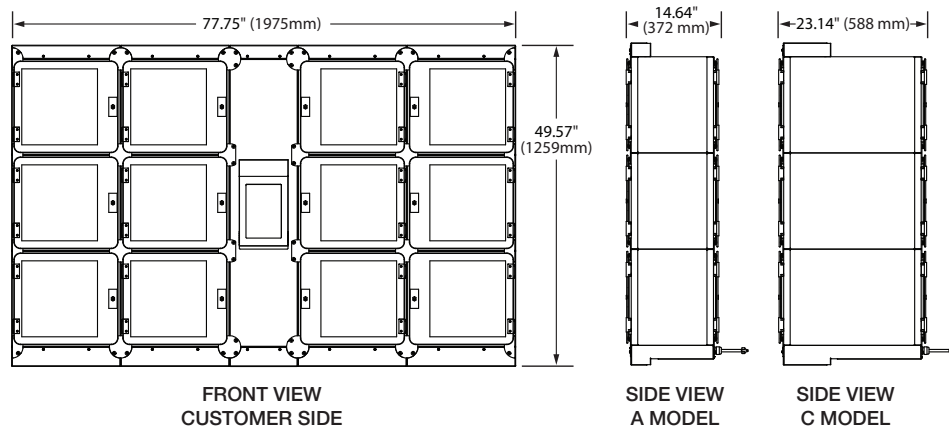

Flav-R 2-Go® Locker System - Built-In

Models: F2GB-22-A, -23-A, -3-A, -32-A, -33-A, 42-A, -43-A, -52-A
F2GB-22-C, -23-C, -3-C, -32-C, -33-C, 42-C, -43-C, -52-C

F2GB-33

F2GB-42

F2GB-43

F2GB-52

HATCO CORPORATION | P.O. Box 340500 Milwaukee, WI 53234-0500 U.S.A.
(800) 558-0607 | (414) 671-6350 | www.hatcocorp.com | support@hatcocorp.com