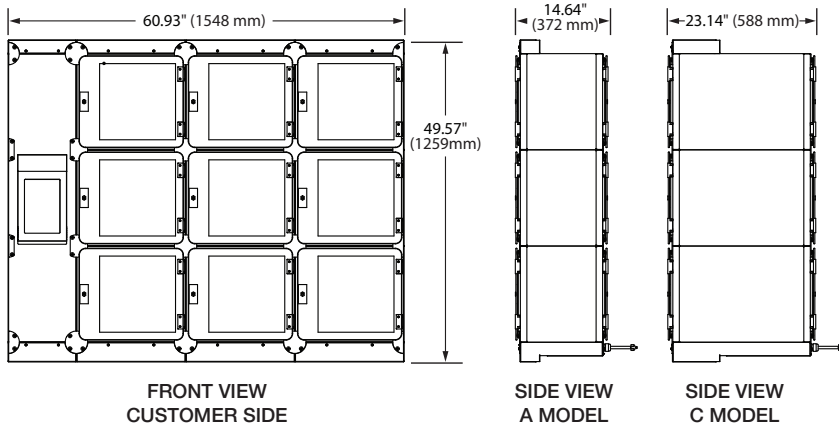

Flav-R 2-Go® Locker System - Built-In

Models: F2GB-22-A, -23-A, -3-A, -32-A, -33-A, 42-A, -43-A, -52-A
F2GB-22-C, -23-C, -3-C, -32-C, -33-C, 42-C, -43-C, -52-C

F2GB-33