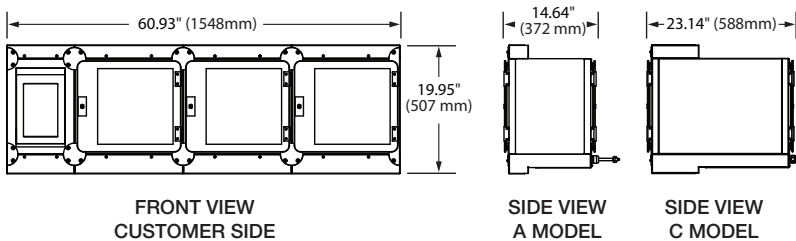

Flav-R 2-Go® Locker System - Built-In

Models: F2GB-22-A, -23-A, -3-A, -32-A, -33-A, 42-A, -43-A, -52-A
F2GB-22-C, -23-C, -3-C, -32-C, -33-C, 42-C, -43-C, -52-C

F2GB-22

Cut-Out Dimensions

Model	Width - (Min to Max)	Height - (Min to Max)
F2GB-22	44.38" to 44.88" (1127 to 1140 mm)	31.98" to 32.48" (812 to 825 mm)
F2GB-23	44.38" to 44.88" (1127 to 1140 mm)	46.79" to 47.29" (1188 to 1201 mm)
F2GB-3	61.18" to 61.68" (1554 to 1567 mm)	17.17" to 17.67" (436 to 449 mm)
F2GB-32	61.18" to 61.68" (1554 to 1567 mm)	31.98" to 32.48" (812 to 825 mm)
F2GB-33	61.18" to 61.68" (1554 to 1567 mm)	46.79" to 47.29" (1188 to 1201 mm)
F2GB-42	78" to 78.5" (1981 to 1994 mm)	31.98" to 32.48" (812 to 825 mm)
F2GB-43	78 to 78.50" (1981 to 1994 mm)	46.79" to 47.29" (1188 to 1201 mm)
F2GB-52	94.8" to 95.3" (2408 to 2421 mm)	31.98" to 32.48" (812 to 825 mm)

F2GB-23

F2GB-3

F2GB-32