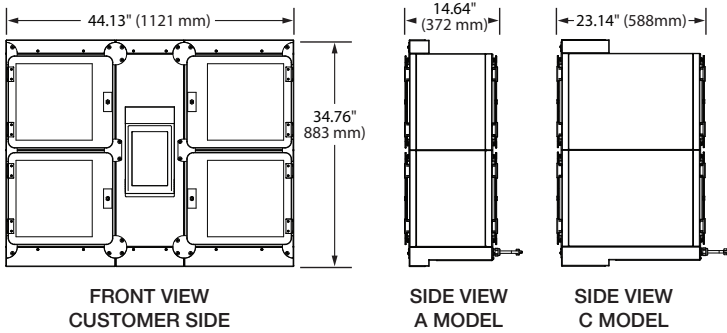

## Cut-Out Dimensions

Model	Width - (Min to Max)	Height - (Min to Max)
F2GB-22	44.38" to 44.88" (1127 to 1140 mm)	31.98" to 32.48" (812 to 825 mm)
F2GB-23	44.38" to 44.88" (1127 to 1140 mm)	46.79" to 47.29" (1188 to 1201 mm)
F2GB-3	61.18" to 61.68" (1554 to 1567 mm)	17.17" to 17.67" (436 to 449 mm)
F2GB-32	61.18" to 61.68" (1554 to 1567 mm)	31.98" to 32.48" (812 to 825 mm)
F2GB-33	61.18" to 61.68" (1554 to 1567 mm)	46.79" to 47.29" (1188 to 1201 mm)
F2GB-42	78" to 78.5" (1981 to 1994 mm)	31.98" to 32.48" (812 to 825 mm)
F2GB-43	78 to 78.50" (1981 to 1994 mm)	46.79" to 47.29" (1188 to 1201 mm)
F2GB-52	94.8" to 95.3" (2408 to 2421 mm)	31.98" to 32.48" (812 to 825 mm)