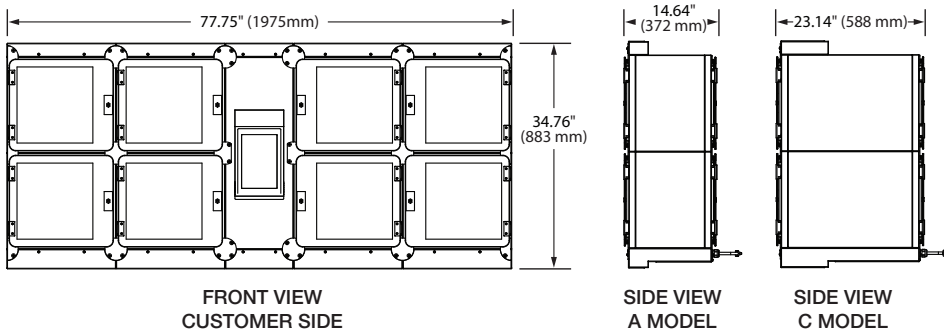

Flav-R 2-Go® Locker System - Built-In

Models: F2GB-22-A, -23-A, -3-A, -32-A, -33-A, 42-A, -43-A, -52-A
F2GB-22-C, -23-C, -3-C, -32-C, -33-C, 42-C, -43-C, -52-C

F2GB-33

F2GB-42

F2GB-43

F2GB-52

HATCO CORPORATION | P.O. Box 340500 Milwaukee, WI 53234-0500 U.S.A.
(800) 558-0607 | (414) 671-6350 | www.hatcocorp.com | support@hatcocorp.com