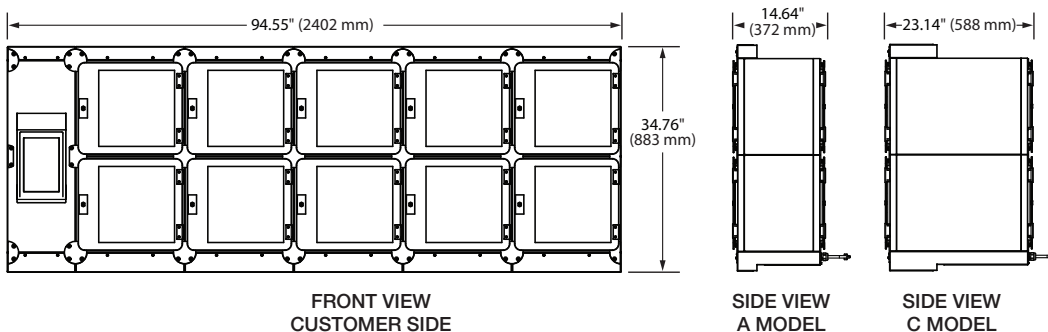

F2GB-52

HATCO CORPORATION | P.O. Box 340500 Milwaukee, WI 53234-0500 U.S.A.
(800) 558-0607 | (414) 671-6350 | www.hatcocorp.com | support@hatcocorp.com