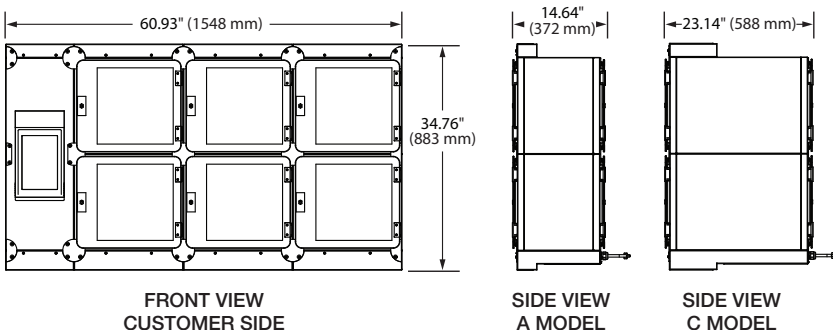

Flav-R 2-Go® Locker System - Built-In

Models: F2GB-22-A, -23-A, -3-A, -32-A, -33-A, 42-A, -43-A, -52-A
F2GB-22-C, -23-C, -3-C, -32-C, -33-C, 42-C, -43-C, -52-C

F2GB-22

Cut-Out Dimensions

Model	Width - (Min to Max)	Height - (Min to Max)
F2GB-22	44.38" to 44.88" (1127 to 1140 mm)	31.98" to 32.48" (812 to 825 mm)
F2GB-23	44.38" to 44.88" (1127 to 1140 mm)	46.79" to 47.29" (1188 to 1201 mm)
F2GB-3	61.18" to 61.68" (1554 to 1567 mm)	17.17" to 17.67" (436 to 449 mm)
F2GB-32	61.18" to 61.68" (1554 to 1567 mm)	31.98" to 32.48" (812 to 825 mm)
F2GB-33	61.18" to 61.68" (1554 to 1567 mm)	46.79" to 47.29" (1188 to 1201 mm)
F2GB-42	78" to 78.5" (1981 to 1994 mm)	31.98" to 32.48" (812 to 825 mm)
F2GB-43	78 to 78.50" (1981 to 1994 mm)	46.79" to 47.29" (1188 to 1201 mm)
F2GB-52	94.8" to 95.3" (2408 to 2421 mm)	31.98" to 32.48" (812 to 825 mm)

F2GB-23

F2GB-3

F2GB-32