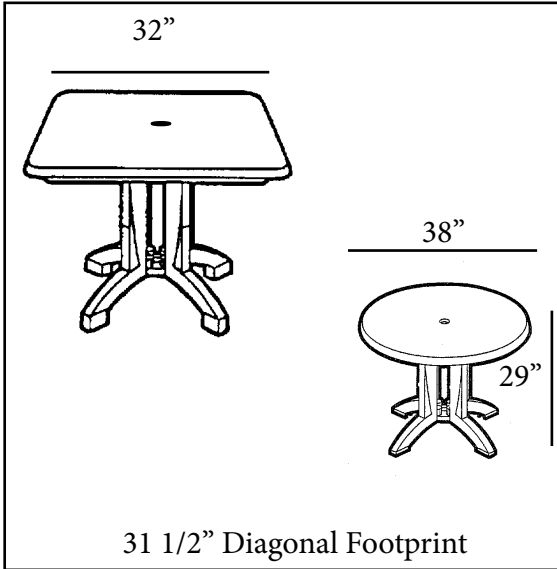

COMMERCIAL RESIN FURNITURE

Your best value for Food Service & Hospitality!

VEGA

32" Square & 38" Round Resin Folding Tables with Umbrella Hole

Features & Benefits **Warranty: 1 Yr.**

- The answer to all your storage and security problems.
- Pedestal base folds to allow table top tilt for easy storage.
- Made of 100% prime resin, a material impervious to salt air, chlorine, and most common stains.
- Large 4-prong pedestal base for extra stability.
- Umbrella hole with cap to fit any Grosfillex umbrella with a 1 1/2" pole.
- Table base will accommodate Grosfillex 35 lb. resin umbrella base with filling cap.
- Easy to clean with soap and water, or a mild detergent.
- Easy to set up, quick to tear down at the end of the season.
- Also well-suited for special events and party rentals.

Product Specifications						
Product Description	Reference Number	Color	UPC Code	Weight Each (lbs.)	Master Pack	Master Pack Volume (cu. ft.)
Vega 32" Square Resin Folding Table with umbrella hole	US810004	White	128610	19.20	12	46.20
	US810078	Amazon Green	128634			
38" Round Resin Folding Table with umbrella hole	US146004	White	128290	23.70	14	73.65