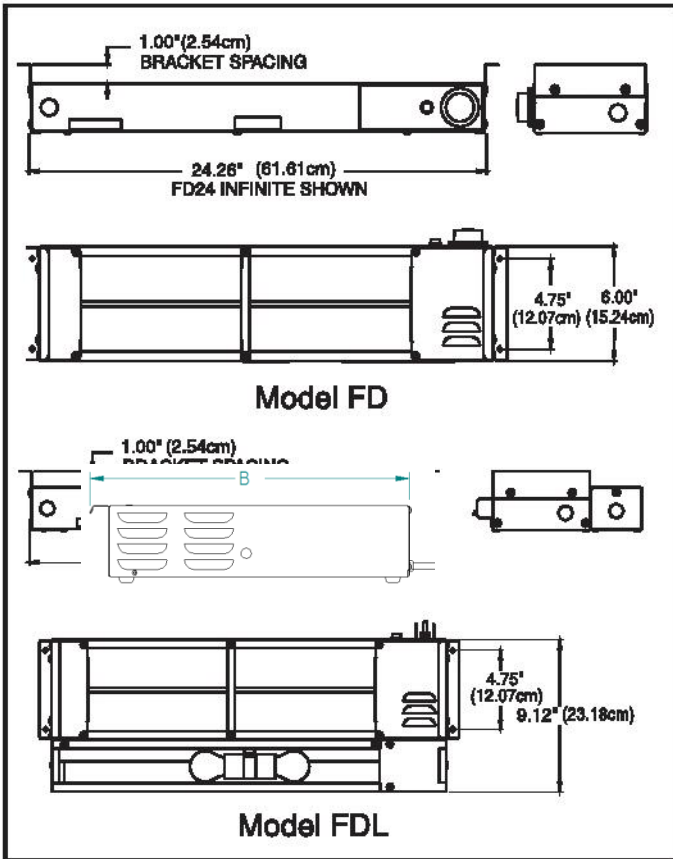

Overhead Warmer Accessories

Remote Control Box (shown below)*	Pilot light switch box, control and cover with single, dual, or triple controls	1 lb. (.5 kg)
Tubular Stand Kit (#76180)	1 pr. legs for permanent mounting *Recommended for 48" or smaller	5 lbs. (2.3kg)
Portable Leg Kit (#76200)	1 pr. Legs and accessories for freestanding operation	5 lbs. (2.3kg)
Cord & Plug Set (#75906)	For portability, includes adapter bushing. For 120V units, 48" and smaller	7 lbs. (3kg)
Chain Supports (#75901)	For overhead suspension without flush mount	1 lb. (.5kg)

Remote Control Box

Certified by the following agencies:

See reverse side for product specifications.

PRODUCT:

QUANTITY:

ITEM #:

Product Specifications

Construction:

Overall Dimensions:

FDD and FDDL models are 15" wide

FD-18 & FDL-18:	18.26" (46.3 cm)	FD-54 & FL-54:	54.26" (137.8 cm)
FD-24 & FDL-24:	24.26" (61.6 cm)	FD-60 & FDL-60:	60.26" (153.0 cm)
FD-30 & FDL-30:	30.26" (76.8 cm)	FD-66 & FDL-66:	66.26" (168.2 cm)
FD-36 & FDL-36:	36.26" (92.0 cm)	FD-72 & FDL-72:	72.26" (183.5 cm)
FD-42 & FDL-42:	42.26" (107.3 cm)	FD-84 & FDL-84:	84.26" (214.0 cm)
FD-48 & FDL-48:	48.26" (122.5 cm)	FD-96 & FDL-96:	96.26" (244.4 cm)