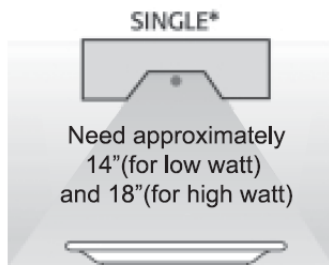

Specify voltage and wattage; also, infinite control or toggle switch (or remote control units that are operated by optional remote control kits). Remote control units use separate/ optional remote control kits to allow for maximum installation flexibility. Up to 3 remote units can be controlled by a single triple remote control kit. Sizes above 60" are only available in 208/240V versions.

Shipping:
FOB Arizona

	Size	Single			Single Lighted		
		Watts	lbs	kg	Watts	lbs	kg
High Wattage	18"	400	7	3.2	480	7	3.2
	24"	575	7	3.2	655	8	3.6
	30"	760	8	3.6	840	9	4.1
	36"	920	9	4.1	1080	11	5.0
	42"	1100	12	5.4	1260	12	5.4
	48"	1265	12	5.4	1425	12	5.4
	54"	1425	13	5.9	1585	14	6.4
	60"	1610	14	6.4	1850	15	6.8
Low Wattage	66"	1800 (208/240V)	16	7.3	2040 (208/240V)	17	7.7
	72"	1980 (208/240V)	17	7.7	2220 (208/240V)	18	8.2
	18"	250	5	2.3	330	6	2.7
	24"	350	7	3.2	430	8	3.6
	30"	450	8	3.6	530	9	4.1
	36"	575	9	4.1	735	11	5.0
	42"	675	11	5.0	835	12	5.4
	48"	800	12	5.4	960	12	5.4
	54"	925	13	5.9	1085	14	6.4
	60"	1050	14	6.4	1290	15	6.8
66"	1160 (208/240V)	16	7.3	1400 (208/240V)	17	7.7	
72"	1275 (208/240V)	17	7.7	1515 (208/240V)	18	8.2	
84"	2050 (208/240V)	20	9.5	2370 (208/240V)	21	9.5	
96"	2400 (208/240V)	23	10.4	2720 (208/240V)	24	10.9	

Overall Dimensions:

FDD and FDDL models are 15" wide

FD-18 & FDL-18:	18.26" (46.3 cm)	FD-54 & FL-54:	54.26" (137.8 cm)
FD-24 & FDL-24:	24.26" (61.6 cm)	FD-60 & FDL-60:	60.26" (153.0 cm)
FD-30 & FDL-30:	30.26" (76.8 cm)	FD-66 & FDL-66:	66.26" (168.2 cm)
FD-36 & FDL-36:	36.26" (92.0 cm)	FD-72 & FDL-72:	72.26" (183.5 cm)
FD-42 & FDL-42:	42.26" (107.3 cm)	FD-84 & FDL-84:	84.26" (214.0 cm)
FD-48 & FDL-48:	48.26" (122.5 cm)	FD-96 & FDL-96:	96.26" (244.4 cm)