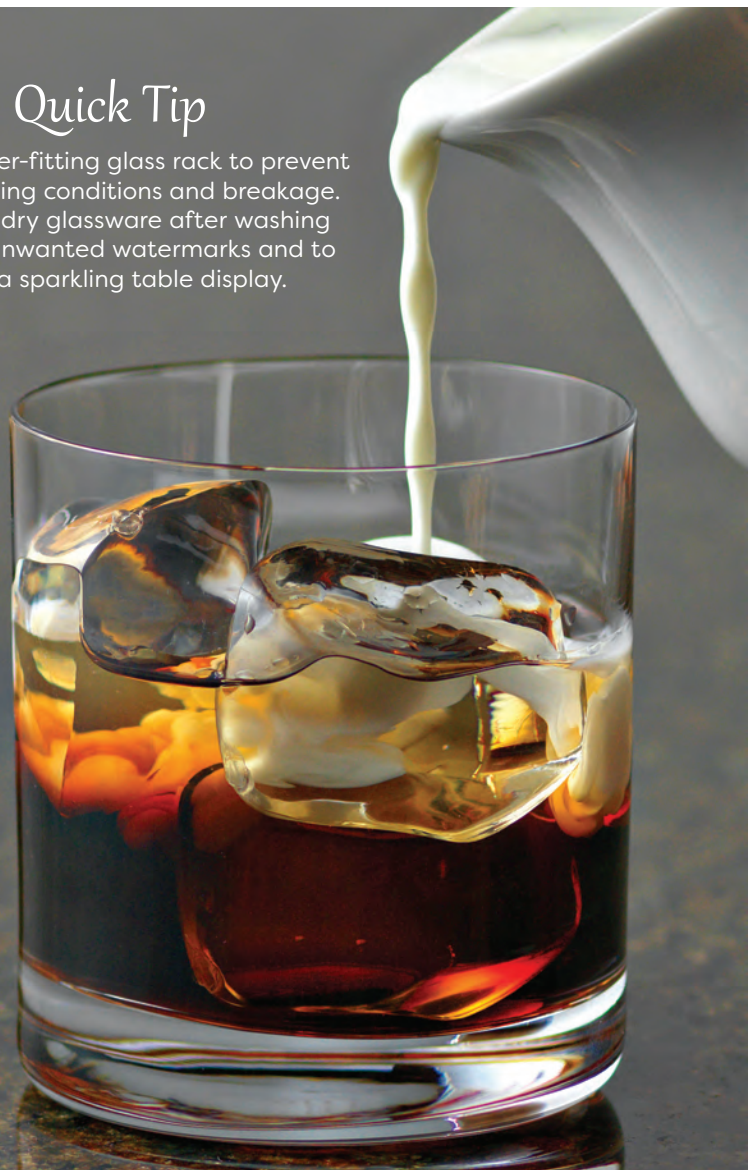

Quick Tip

Use a proper-fitting glass rack to prevent poor washing conditions and breakage. Promptly dry glassware after washing to avoid unwanted watermarks and to keep a sparkling table display.