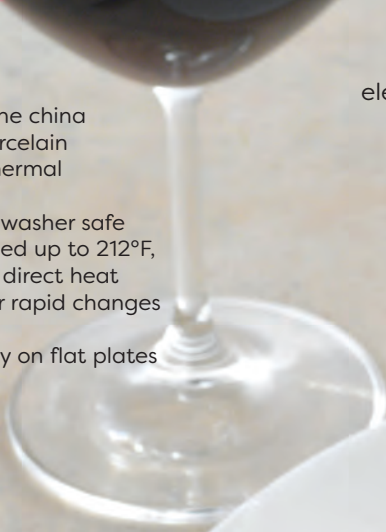

Venu

- Made from 48% bone china
- 33% lighter than porcelain
- Chip, scratch and thermal shock resistant
- Microwave and dishwasher safe
- Pieces can be warmed up to 212°F, but don't expose to direct heat from naked flame or rapid changes of temperature
- 5-year chip warranty on flat plates

"The Venu Collection from TriMark is the perfect understated elegance to bring my food to the next level! The style, sophistication and durability impress even my most discerning diners. It will be prominently featured in all Red, the Steakhouse locations."

Peter Vauthy, Vice President/Executive Chef
Red, the Steakhouse, Miami Beach, FL

Venu
PREMIUM TABLEWARE

		PK	SALE/CS			PK	SALE/CS
024721	Round Plate, 12 1/4"	1 dz	$193.13	020363	Square Bowl, 10 oz, 5" x 5"	3 dz	$395.28
024702	Round Plate, 10 7/8"	1 dz	$130.00	020353	Square Bowl, 9.80 oz, 4 3/8" x 4 3/8"	3 dz	$360.45
024733	Round Plate, 8 5/8"	3 dz	$303.90	020503	Monkey Dish, 8 oz, 5 1/8"	3 dz	$282.69
024743	Round Plate, 7 7/8"	3 dz	$279.25	020792	Monkey Dish, 4 oz, 4 1/4"	2 dz	$99.50
024753	Round Plate, 6 3/8"	3 dz	$216.60	020522	Oval Bowl, 24 oz, 9" x 6 3/4"	2 dz	$392.04
021741	Coupe Plate, 12"	1 dz	$210.00	020393	Oval Bowl, 7 oz, 6 1/8" x 4 3/8"	3 dz	$315.90
024731	Coupe Plate, 11 1/8"	1 dz	$170.72	020443	Oval Bowl, 3.50 oz, 4 1/2" x 3 1/4"	3 dz	$213.03
021861	Coupe Plate, 11"	1 dz	$167.15	020310	Rectangular Platter, 12" x 9 5/8"	1 dz	$322.38
024732	Coupe Plate, 10 1/2"	2 dz	$258.30	022433	Rectangular Tray, 13 3/8" x 4"	3 dz	$634.23
024763	Coupe Plate, 8 1/2"	3 dz	$309.00	022412	Rectangular Tray, 13 3/8" x 5 5/8"	2 dz	$570.24
024773	Coupe Plate, 6 1/2"	3 dz	$229.01	022423	Rectangular Tray, 7 7/8" x 4 1/2"	3 dz	$410.67
024783	Coupe Plate, 5"	3 dz	$198.25	021841	Oval Platter, 14 1/2" x 8 1/4"	1 dz	$295.15
021761	Square Plate, 12" x 12"	1 dz	$265.00	021771	Oval Platter, 12 1/2" x 7 3/4"	1 dz	$235.00
021751	Square Plate, 11" x 11"	1 dz	$249.00	024833	Ramekin, 6 oz, 3 3/8" x 1 1/8"	3 dz	$195.21
021851	Square Plate, 10" x 10"	2 dz	$355.75	024706	Ramekin, 4 oz, 3 3/8" x 2"	3 dz	$168.48
022403	Square Plate, 7 7/8" x 7 7/8"	3 dz	$286.00	024716	Ramekin, 2 oz, 3" x 1"	3 dz	$144.18
022413	Square Plate, 6 1/4" x 6 1/4"	3 dz	$229.00	020263	Conical Bowl, 2.40 oz, 3"	3 dz	$154.71
022443	Square Plate, 5 1/4" x 5 1/4"	3 dz	$173.34	020253	Conical Condiment Bowl, 1 oz, 2 1/2"	3 dz	$143.37
020456	Pasta Bowl, 20 oz, 12"	6 ea	$165.11	021262	Low Coffee Cup, 10.50 oz	2 dz	$120.30
027841	Deep Rim Bowl, 10 oz, 12"	1 dz	$355.86	021272	Saucer for Low Coffee Cup, 6 1/2"	2 dz	$110.15
027831	Rim Soup Bowl, 12 oz, 9 1/4"	2 dz	$284.04	024813	Soup Cup w/o Handles, 10 oz, 4 1/4" x 2 1/8"	3 dz	$232.47
027851	Oval Bowl, 44 oz, 10 3/4" x 7 1/2"	1 dz	$376.38	024803	Saucer for Soup and Stacking Cup, 6"	3 dz	$176.13
027861	Oval Bowl, 28 oz, 8 3/4" x 6 1/8"	2 dz	$472.50	024793	Stacking Cup, 7.50 oz	3 dz	$176.58
024701	Oval Bowl, 18.50 oz, 7" x 2 1/4"	3 dz	$437.40	024853	Espresso Cup, 3 oz	3 dz	$152.28
020300	Square Bowl, 61 oz, 9 3/8" x 9 3/8"	1 dz	$349.65	024863	Saucer for Espresso Cup, 4 3/4"	3 dz	$122.82
020352	Square Bowl, 18.25 oz, 7" x 7"	2 dz	$401.76	024703	Straight Cup, 7.40 oz	3 dz	$197.00
020383	Square Bowl, 7.40 oz, 4 7/8" x 4 7/8"	3 dz	$330.48	024713	Saucer for Straight Cup, 6"	3 dz	$196.13
020302	Square Bowl, 33.80 oz, 8 3/8" x 8 3/8"	1 dz	$300.51	027806	Mug, 12 oz	3 dz	$256.77
020372	Square Bowl, 17.75 oz, 6 3/4" x 6 3/4"	2 dz	$350.46	024741	Creamer, 5 oz	1 dz	$93.69