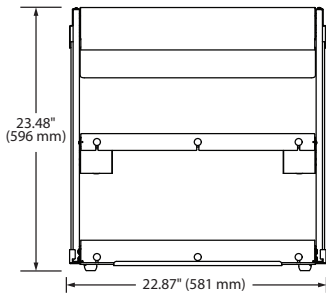

GLO-RAY® HEATED GLASS MINI-MERCHANDISING WARMERS

Models GRHW-1SGD, -1SGDS

FRONT VIEW

Models GRHW-1SGD