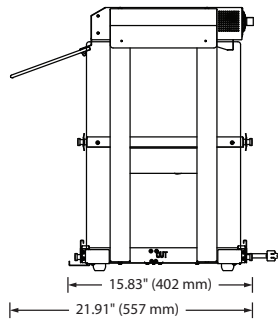

Models GRHW-1SGD

SIDE VIEW