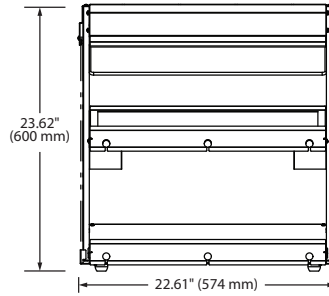

FRONT VIEW

Models GRHW-1SGDS