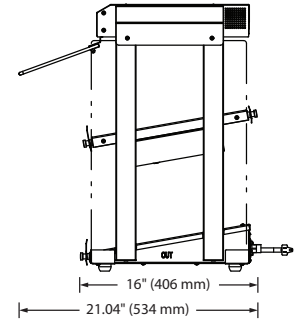

Models GRHW-1SGDS

SIDE VIEW

SPECIFICATIONS

Model	Volts	Watts	Amps	Shipping Weight
GRHW-1SGD	120	1330	11.1	71 lbs. (33 kg)
GRHW-1SGDS	120	1330	11.1	71 lbs. (33 kg)

DIMENSIONS

GRHW-1SGD: 22.87"W x 21.91"D x 23.48"H (Depth includes sneeze guard)
(581 x 557 x 596 mm).

Base Depth: 15.83"D (402 mm).

GRHW-1SGDS: 22.61"W x 21.04"D x 23.62"H (Depth includes sneeze guard)
(574 x 534 x 600 mm).

Base Depth: 16"D (406 mm).

VOLTAGE

120 volts, single phase only (uses NEMA 5-15P).

CORD LOCATION

Control side, bottom right

PLUG CONFIGURATIONS

OPTIONS (NOT FOR RETROFIT)

- ☐ Designer Colors: Warm Red, Black, Gray Granite, White Granite, Navy Blue, Hunter Green, Antique Copper
- ☐ Hardcoated Surface (standard on GRHW-1SGDS)
- ☐ Halogen Bulb in lieu of Standard Display Light
- ☐ Three-sided Sign Holder (GRHW-1SGDS only)
- ☐ Sloped Front Sign Holder
- ☐ Vertical Front Sign Holder

ACCESSORIES

- ☐ Hardcoated Bin (GRHW-1SGD only)
- ☐ Plastic Food Pans
- ☐ Plastic Pan Lids

PRODUCT SPECS

Mini-Merchandiser

The Heated Glass Mini-Merchandiser shall be a Glo-Ray® Model ... as manufactured by the Hatco Corporation, Milwaukee, WI 53234 U.S.A. With 24/7 service (U.S. and Canada only), the warmer shall be rated at ... watts, ... volts, and be ... inches (millimeters) in overall width. It shall

consist of a thermostatically-controlled heated base, infrared heat from above, a patented heated glass center shelf, breath protector, incandescent display lights, and a 6' (1829 mm) cord with plug attached.

HATCO CORPORATION P.O. Box 340500 Milwaukee, WI 53234-0500 U.S.A. • (800) 558-0607 • (414) 671-6350
Fax (800) 543-7521 • Int'l. Fax (414) 671-3976 • www.hatcocorp.com • E-mail: equipsales@hatcocorp.com