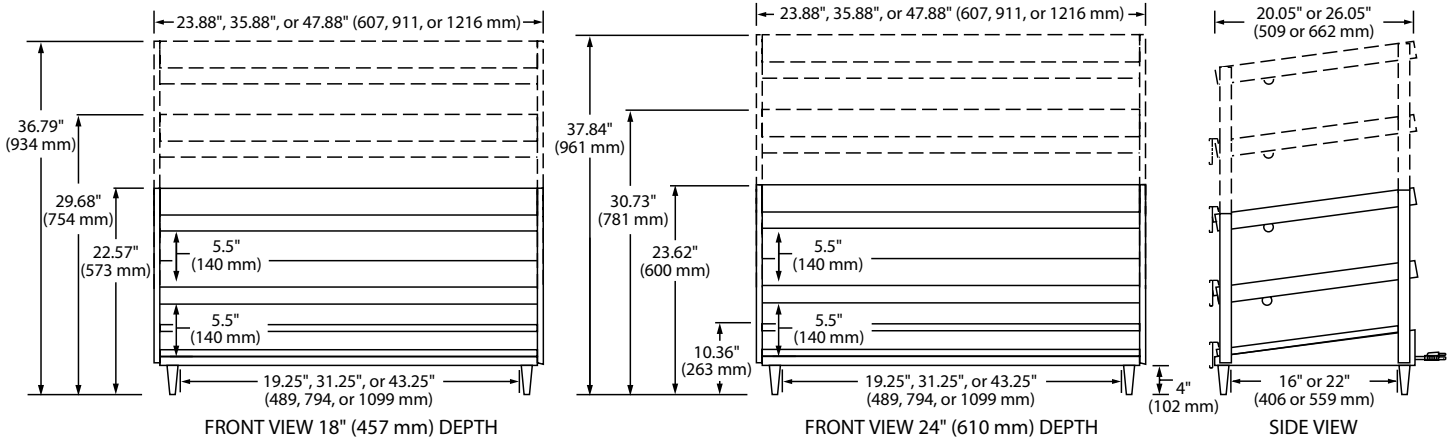

Glo-Ray® Pizza Warmers

Models: GRPWS-2424, -3624, -4824, -2418D, 3618D, -4818D, -2424D, -3624D, -4824D, -2418T, 3618T, -4818T, -2424T, -3624T, -4824T, -2418Q, -3618Q, -4818Q, -2424Q, -3624Q, -4824Q

SPECIFICATIONS

Base only — Slant Display Warmers with Base Heat Only

Model	Dimensions (W x D x H) includes 4" (102 mm) legs	Heated Shelf Space (W x D)	Bulbs, Divider Rods	Volts Single Phase	Watts	Amps	Plug	Ship Weight*
GRPWS-2424	22.85" x 24.19" x 10.36" (580 x 614 x 263 mm)	22.5" x 23.75" (571 x 603 mm)	0, 5	120	345	2.9	NEMA 5-15P	40 lbs. (18 kg)
GRPWS-3624	34.85" x 24.19" x 10.36" (885 x 614 x 263 mm)	34.5" x 23.75" (8760 x 603 m)	0, 6	120	505	4.2	NEMA 5-15P	45 lbs. (21 kg)
GRPWS-4824	46.85" x 24.19" x 10.36" (1190 x 614 x 263 mm)	46.5" x 23.75" (1181 x 603 mm)	0, 7	120	660	5.5	NEMA 5-15P	60 lbs. (28 kg)

* Shipping weight includes packaging.

Dual Shelf — Slant Display Warmers with Base Heat Only

Model	Dimensions (W x D x H) includes 4" (102 mm) legs	Heated Shelf Space (W x D)	Bulbs, Divider Rods	Volts Single Phase	Watts	Amps	Plug	Ship Weight*
GRPWS-2418D	23.88" x 20.05" x 22.57" (607 x 509 x 573 mm)	22.5" x 17.75" (571 x 450 mm)	4, 0	120	960	8.0	NEMA 5-15P	76 lbs. (35 kg)
GRPWS-3618D	35.88" x 20.05" x 22.57" (911 x 509 x 573 mm)	34.5" x 17.75" (876 x 450 mm)	6, 0	120	1440	12.0	NEMA 5-15P	106 lbs. (48 kg)
GRPWS-4818D	47.88" x 20.05" x 22.57" (1216 x 509 x 573 mm)	46.5" x 17.75" (1181 x 450 mm)	8, 0	120	1920	16.0	NEMA 5-20P	136 lbs. (62 kg)
				120/208-280	1920	8.0	NEMA L14-20P	
GRPWS-2424D	23.88" x 26.05" x 23.62" (607 x 662 x 600 mm)	22.5" x 23.75" (571 x 603 mm)	4, 0	120	1200	10.0	NEMA 5-15P	96 lbs. (44 kg)
GRPWS-3624D	35.88" x 26.05" x 23.62" (911 x 662 x 600 mm)	34.5" x 23.75" (876 x 603 mm)	6, 0	120	1800	15.0	NEMA 5-15P[▲]	136 lbs. (62 kg)
GRPWS-4824D	47.88" x 26.05" x 23.62" (1216 x 662 x 600 mm)	46.5" x 23.75" (1181 x 603 mm)	8, 0	120/208-240	2390	10.0	NEMA L14-20P	177 lbs. (80 kg)

* Shipping weight includes packaging.

▲ Canada, use NEMA 5-20P.

HATCO CORPORATION | P.O. Box 340500 Milwaukee, WI 53234-0500 U.S.A. | (800) 558-0607 | (414) 671-6350

Fax: (800) 543-7521 | Int'l. Fax: (414) 671-3976 | www.hatcocorp.com | equipmentsales@hatcocorp.com | intlsales@hatcocorp.com