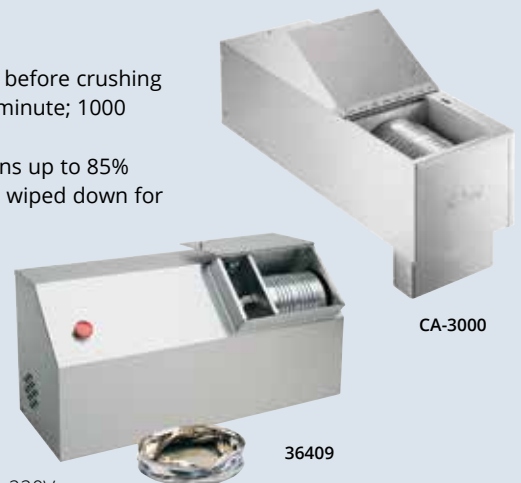

Electric Can Crushers

- No need to open can bottom before crushing
- Crushes up to (10) #10 cans/minute; 1000 cans/day max
- Reduce the size of all your cans up to 85%
- Stainless steel cabinet can be wiped down for easy cleaning
- Made in the USA
- 30"L x 12"D x 16"H
- Pk 1 ea

36409
CA-3000

Hydraulic, 115V or 220V
Air Powered, 85 PSI