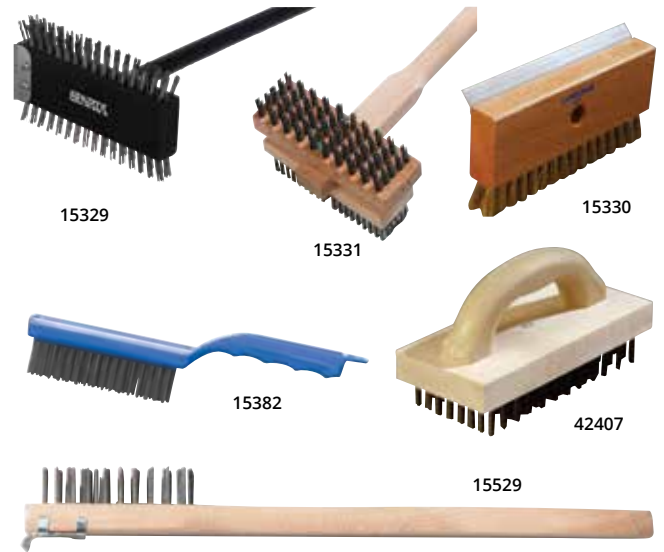

Wire Brushes & Scrapers

- Wire bristles and stainless steel metal scrapers make removal of heavy carbon deposits, rust, and burned-on food build-up easy and quick

Broiler Master w/ Stainless Steel Bristles 30"L

15329 ♦ Wooden Head w/ Two-Sided Bristles & Metal End Scraper 6/cs

Double Broiler King 48"L

15331 ♦ (2) Heavy Wire Bristle Heads Bolted to Heavy Hardwood Handle 2/cs

Oven Brush & Scraper 8½"W (threaded handle sold separately)

15330 Brush Head Only, Brass Wire Bristles & S/S Scraper 12/cs

Wire Scratch Brush 5½" Brush, 11½"L

15382 ♦ Tempered Steel Wire Bristles in Plastic Handle 12/cs

Butcher Block Brush 4"W x 9"L

42407 ♦ Aggressive Tempered Steel Wire Bristles in Hardwood Block 12/cs

Sparta® Scratch Brush 20"L x 2½"W

15529 ♦ Carbon Steel Wire Bristles w/ Metal End Scraper, Compact 2½" Wide For Cleaning in Tight Places 12/cs

Sanitary Maintenance