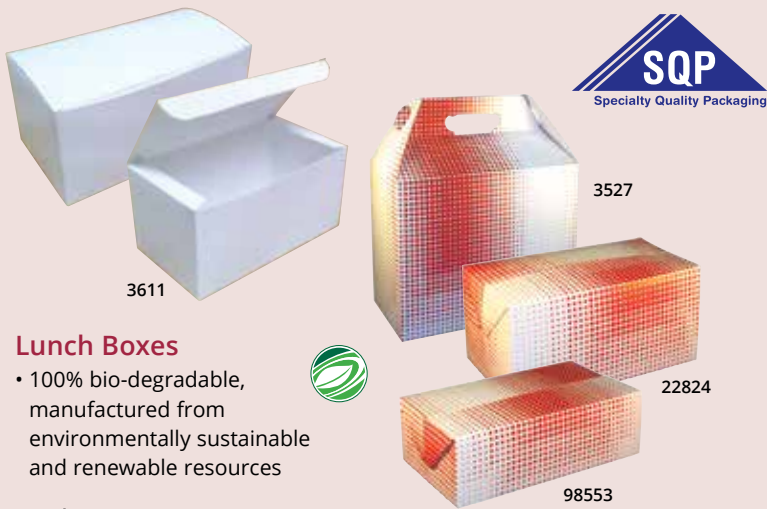

Lunch Boxes

- 100% bio-degradable, manufactured from environmentally sustainable and renewable resources

Lunch Boxes

77156	Dinner, Tuck Top, 9" x 5" x 3"H, Red/White	250/cs
98553	Dinner, Fast Top, 9" x 5" x 3"H, Red/White	250/cs
157030	Dinner, Tuck Top, Large, 9" x 5" x 4½"H, White	250/cs
22824	Large, Fast Top, 9" x 5" x 4½"H, Red/White	250/cs
68980	Barn Box, Medium, 9½" x 5" x 5"H, Red/White	125/cs
3527	Barn Box, Large, 9½" x 5" x 8"H, Red/White	125/cs